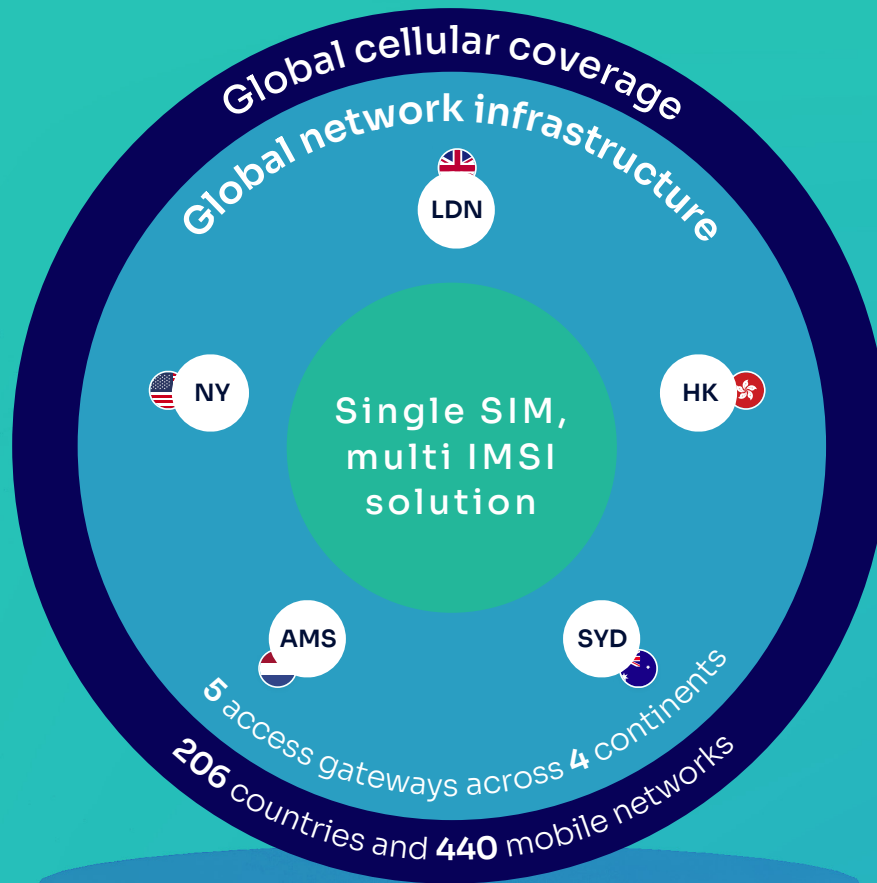

ALL YOUR CONNECTIVITY NEEDS SUPPORTED BY A RESILIENT AND **TRULY GLOBAL NETWORK**

A network designed for global IoT

Multiple access technologies – 2G, 3G, 4G and LPWAN

Local data breakouts ensures low latency and improved data performance